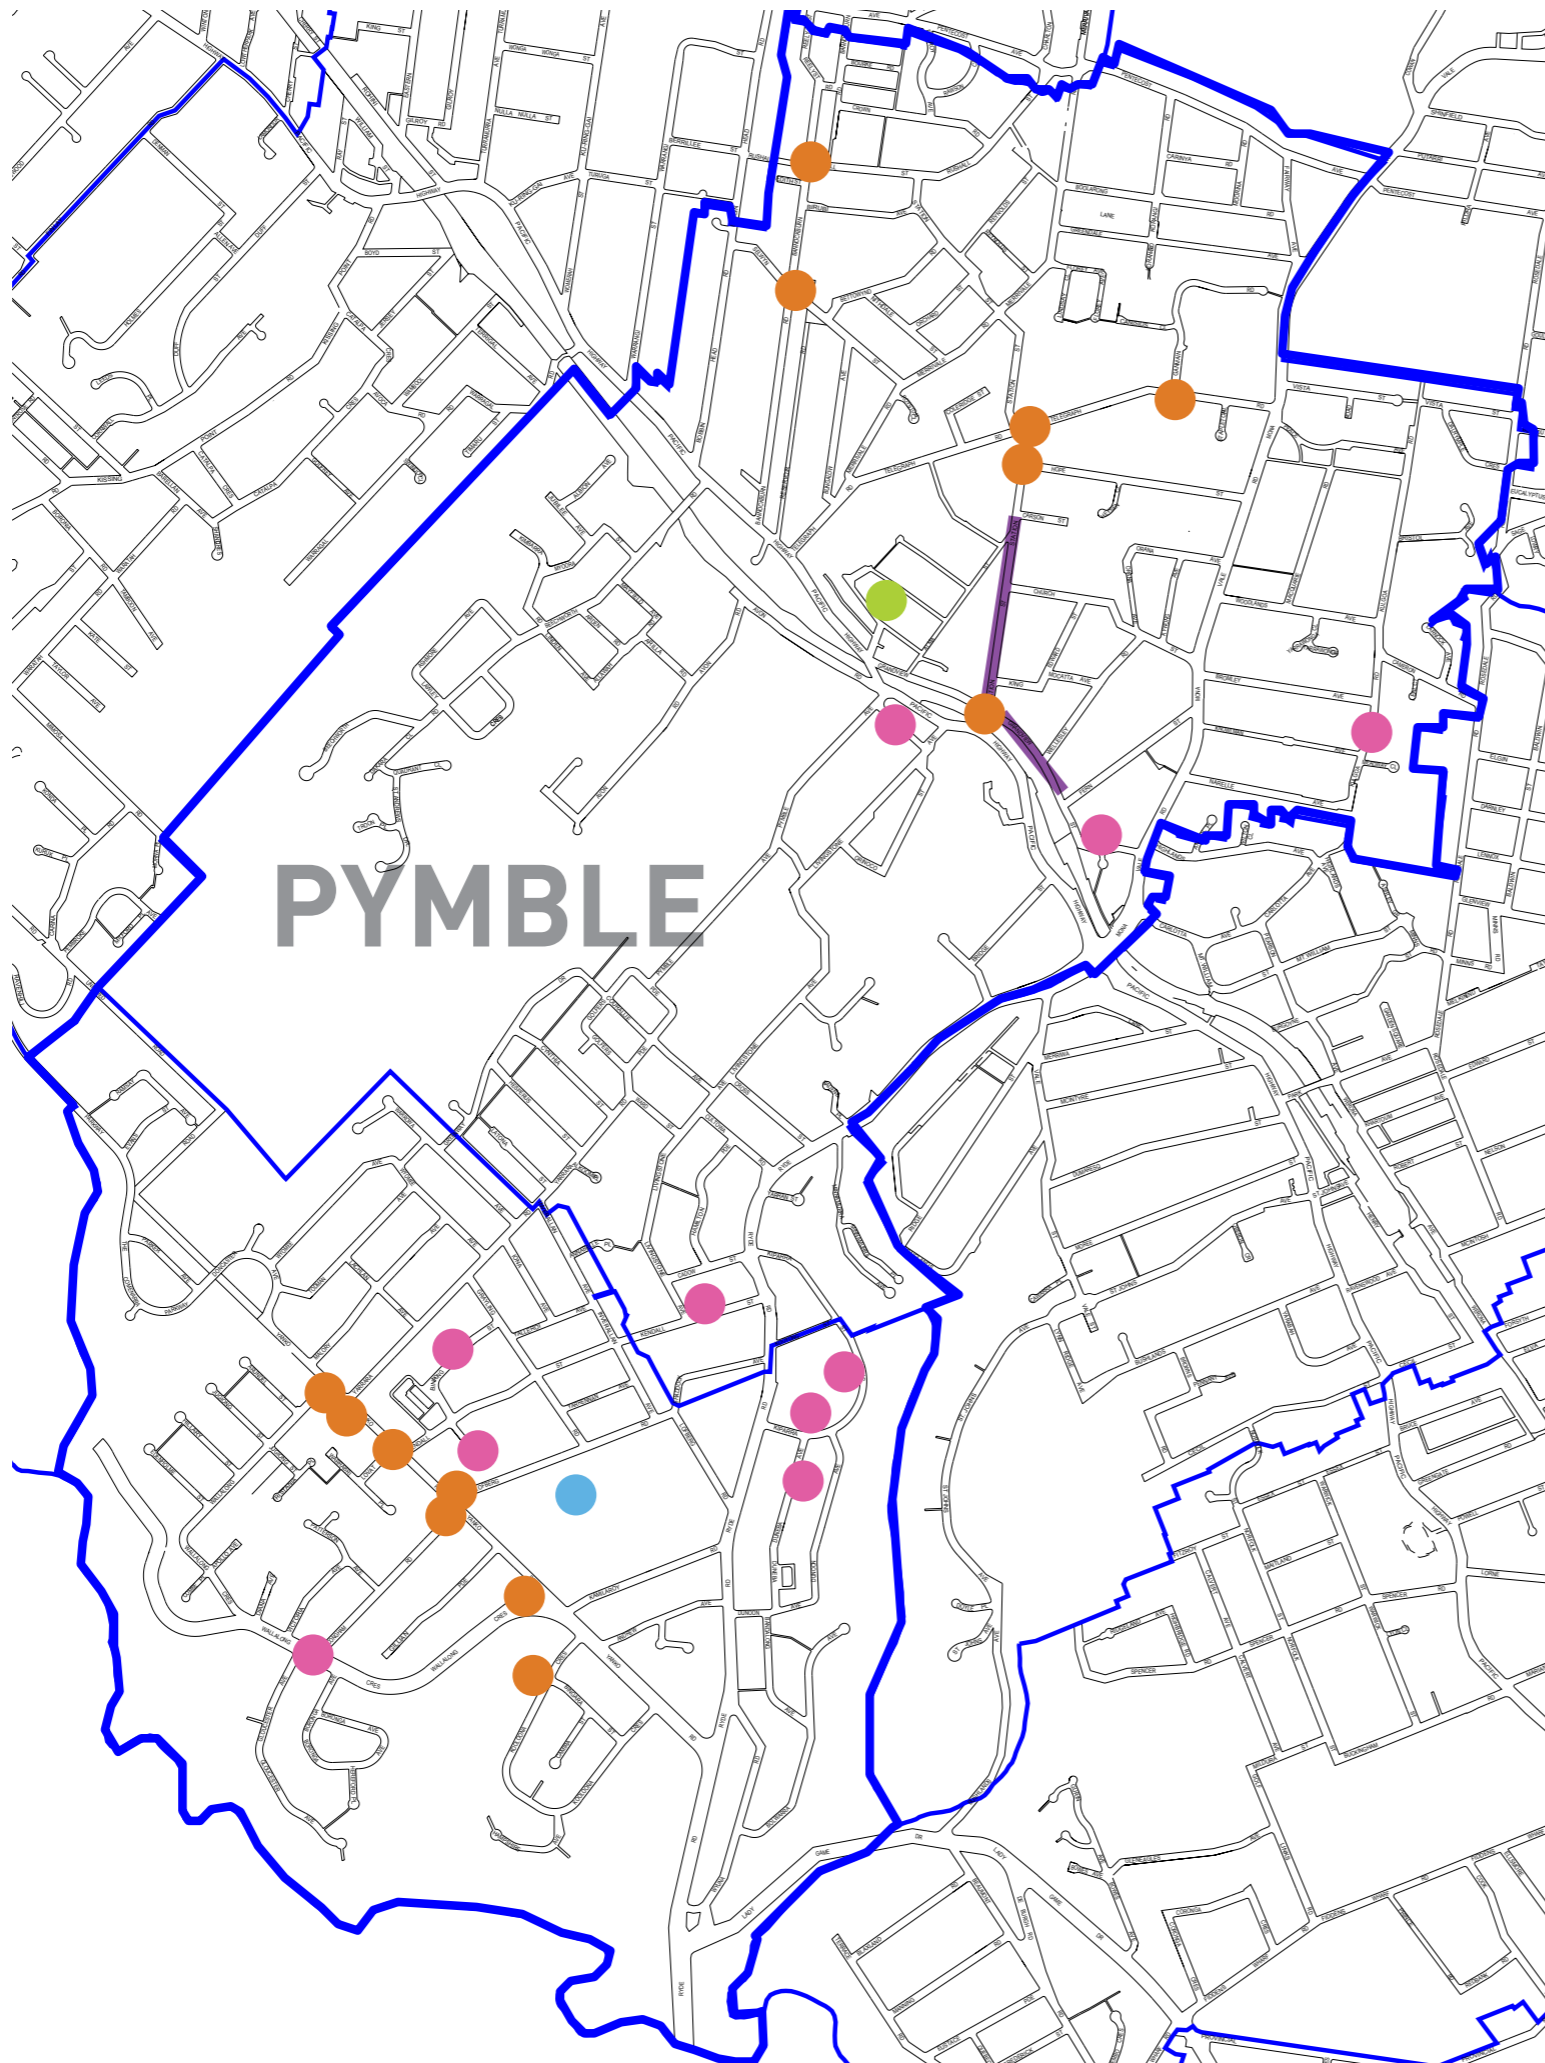

WORK SCHEDULE MAPS PYMBLE

LEGEND

- COMMUNITY WORKS
- PARKS AND OPEN SPACE EMBELLISHMENT
- SPORTSGROUND EMBELLISHMENT
- AQUATIC CENTRE
- TRAFFIC AND ROAD SAFETY WORKS
- PEDESTRIAN NETWORK WORKS
- CYCLE NETWORK WORKS