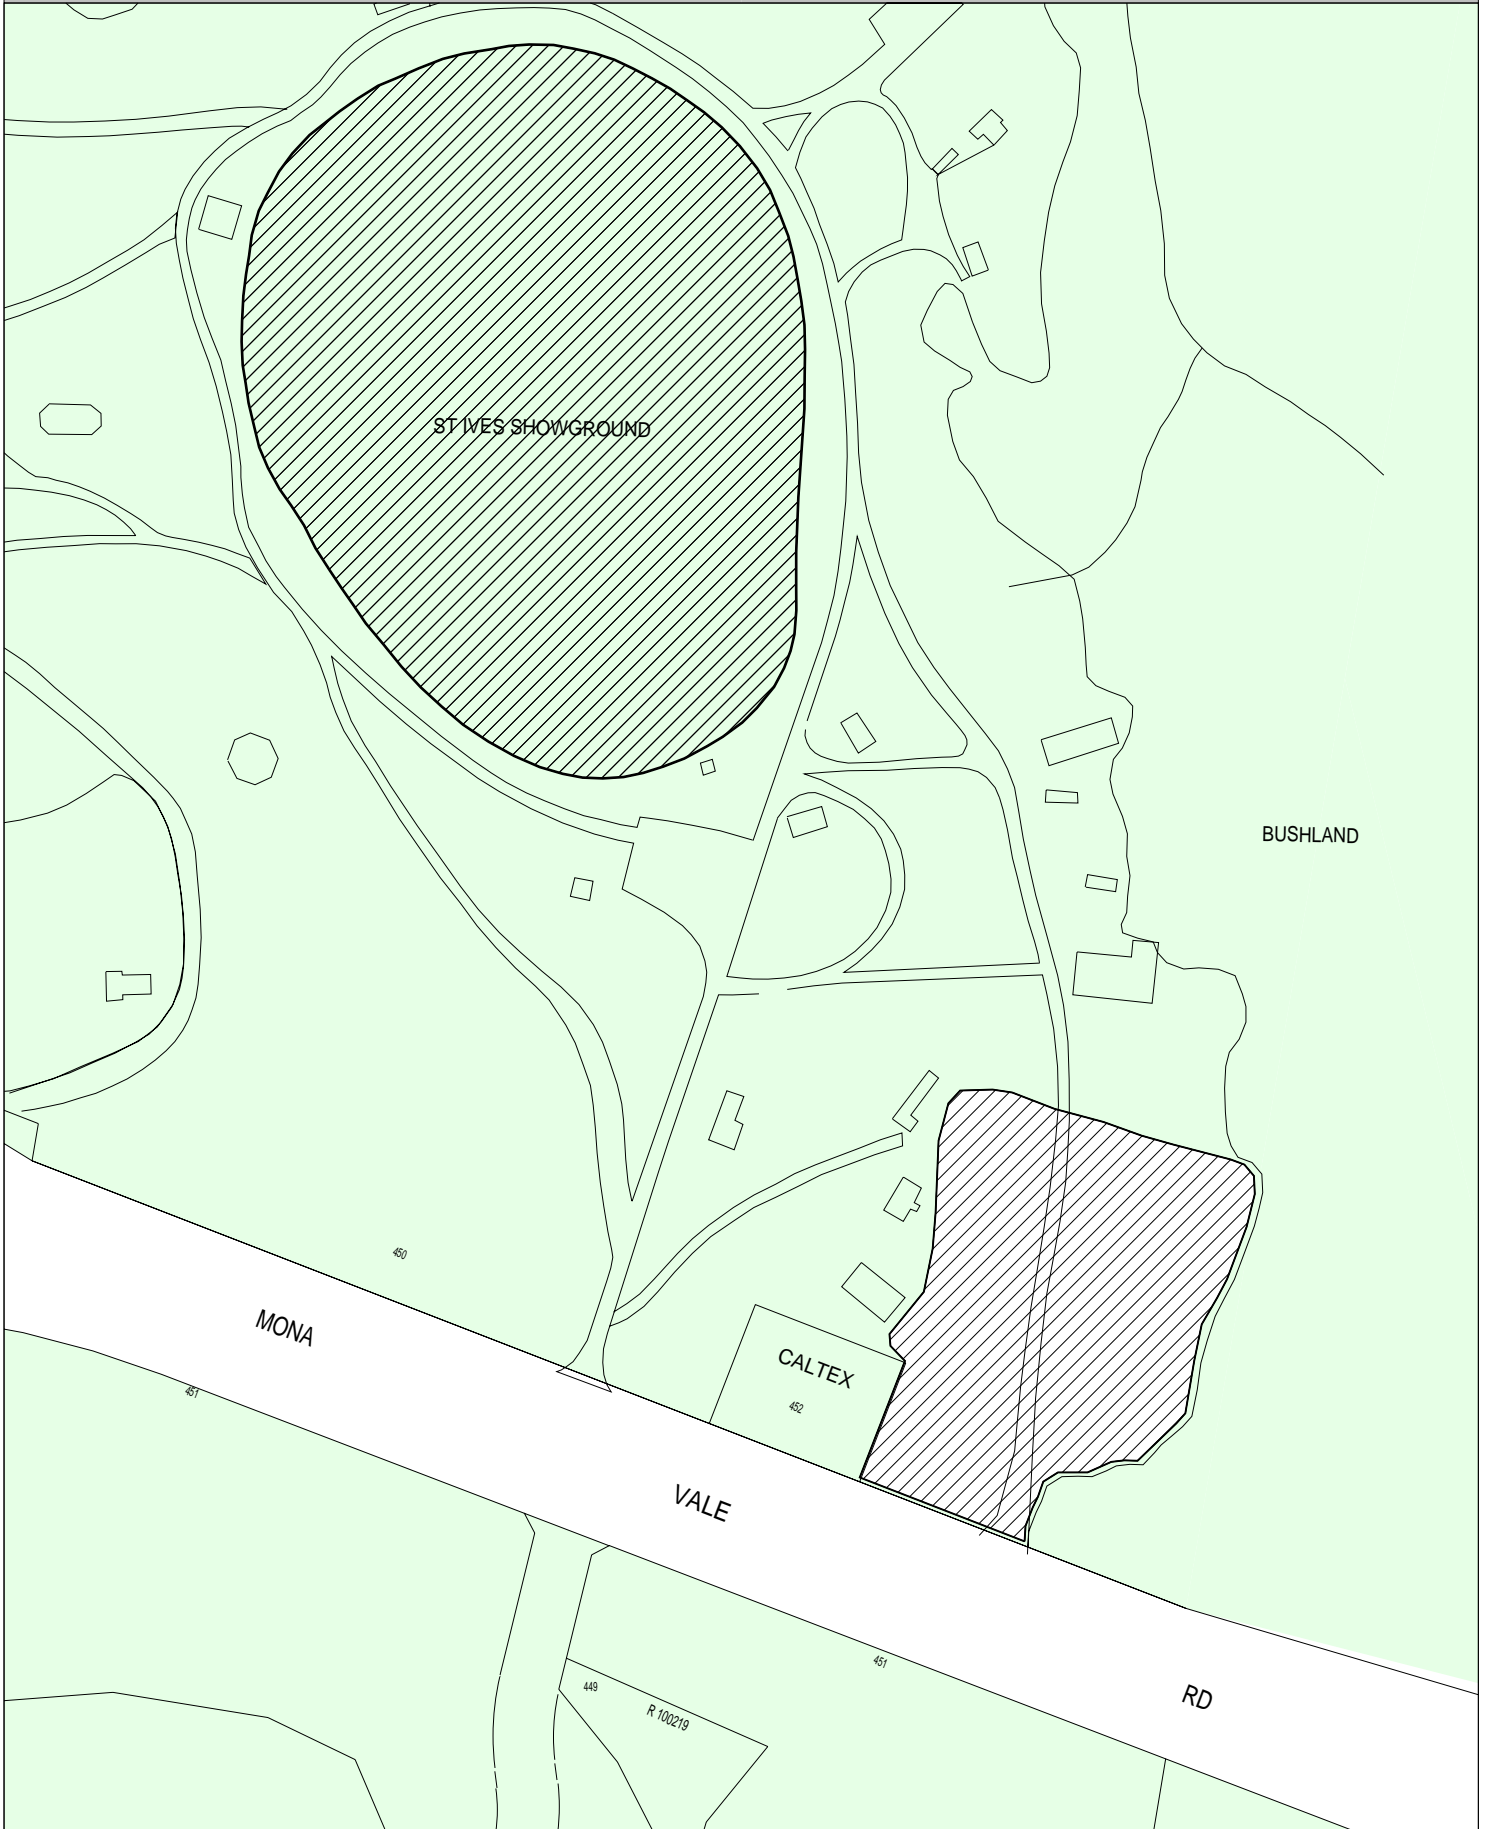

UNLEASHED DOG EXERCISE AREA

ST IVES SHOWGROUND - MONA VALE ROAD - ST IVES

SCALE: 1:2500

DATE: 30-10-2001

DOG EXERCISE AREA