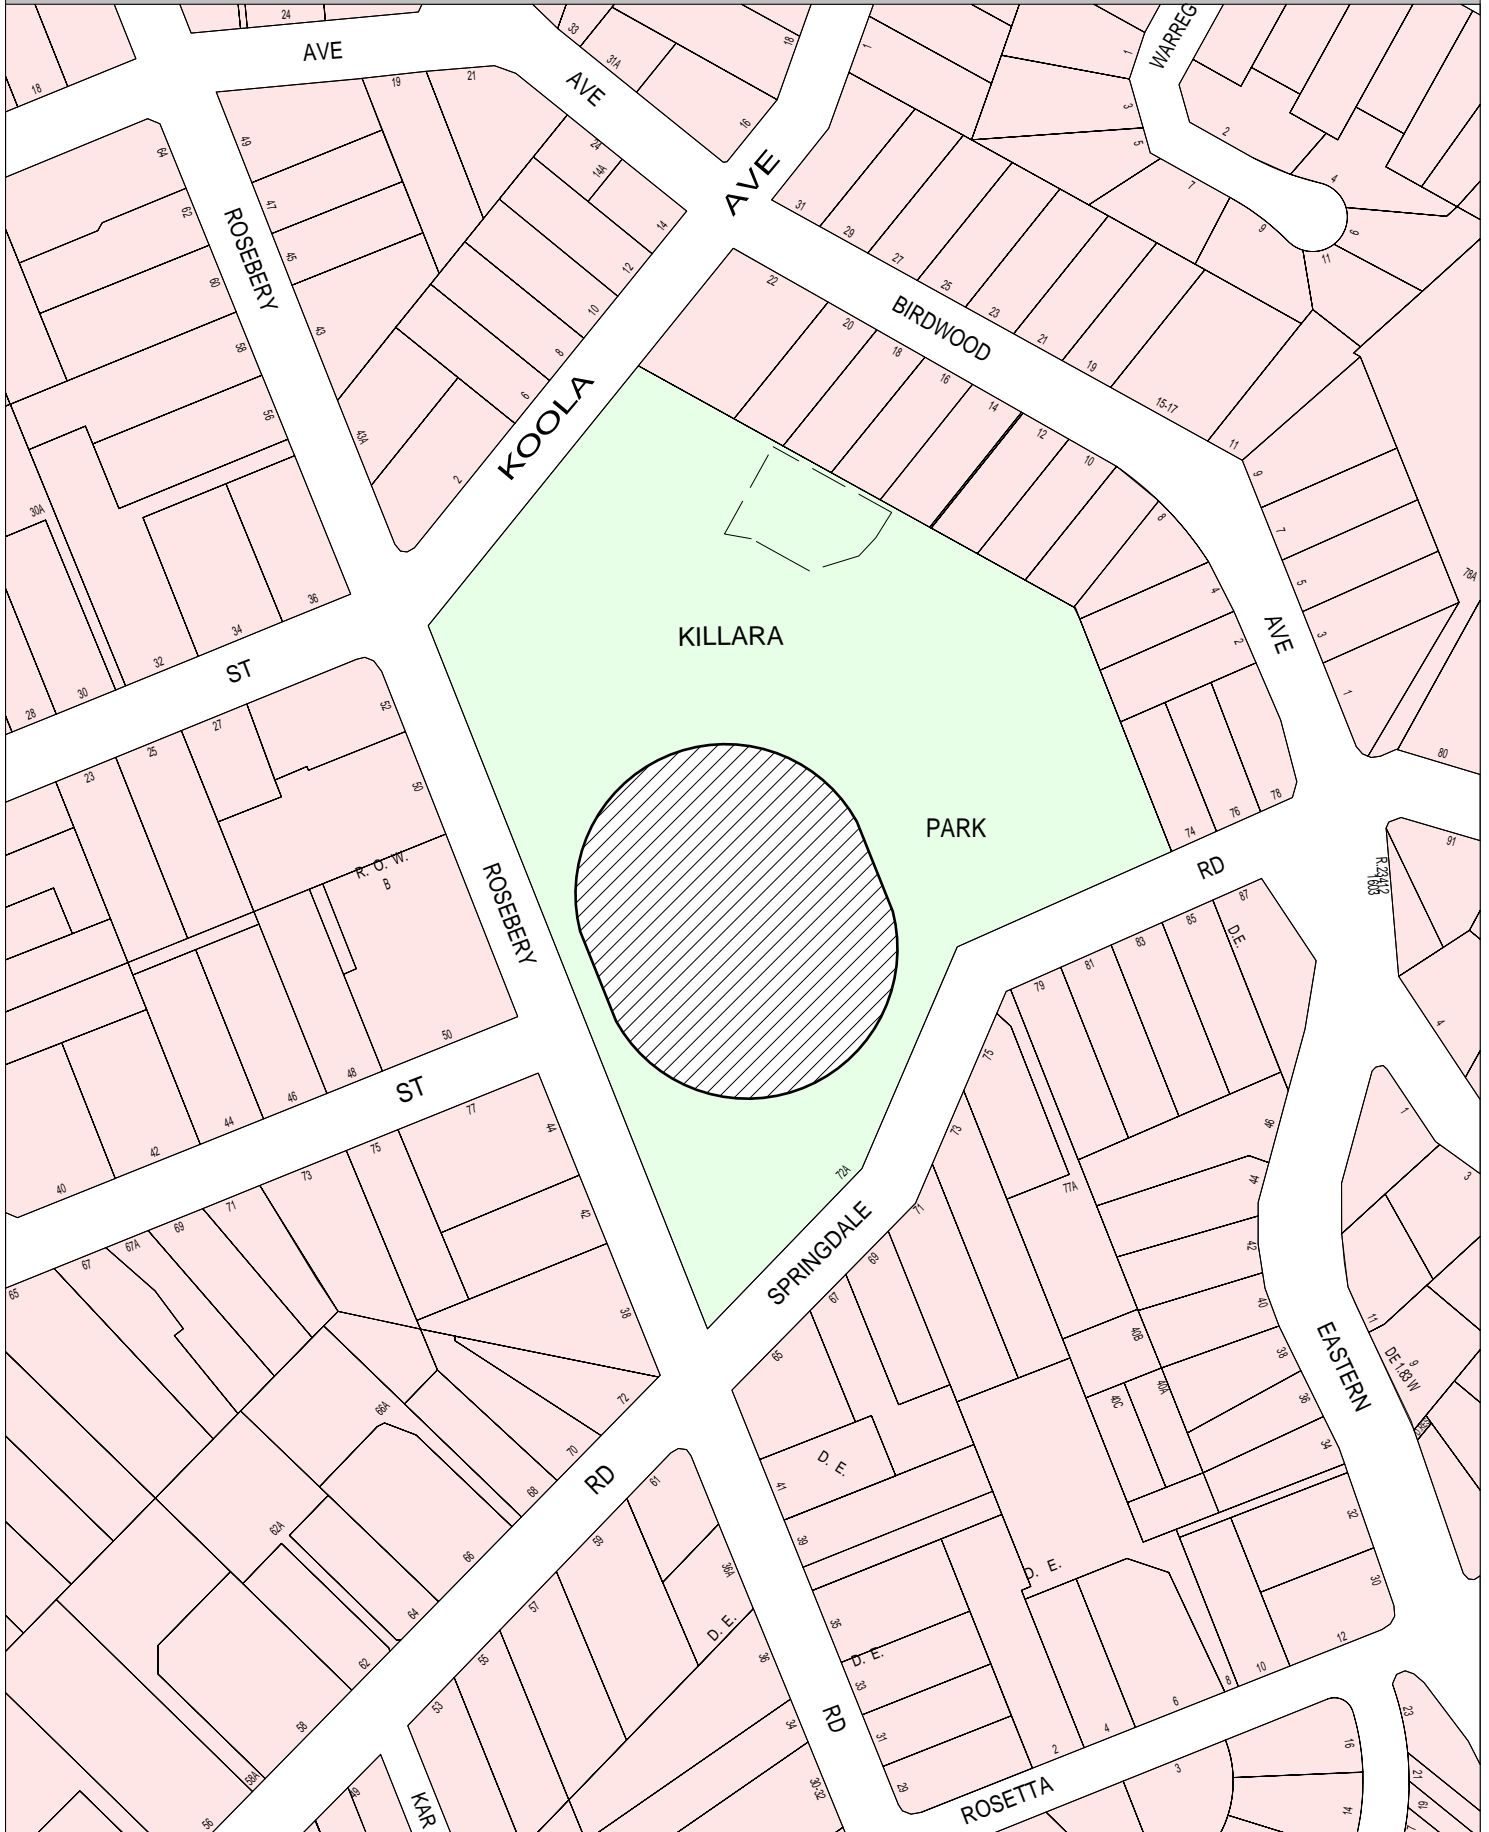

UNLEASHED DOG EXERCISE AREA

WA BERT OLDFIELD OVAL - CNR KOOLA AVE & ROSEBERY RD, KILLARA

SCALE: 1:2500

DATE: 16-05-2008

DOG EXERCISE AREA