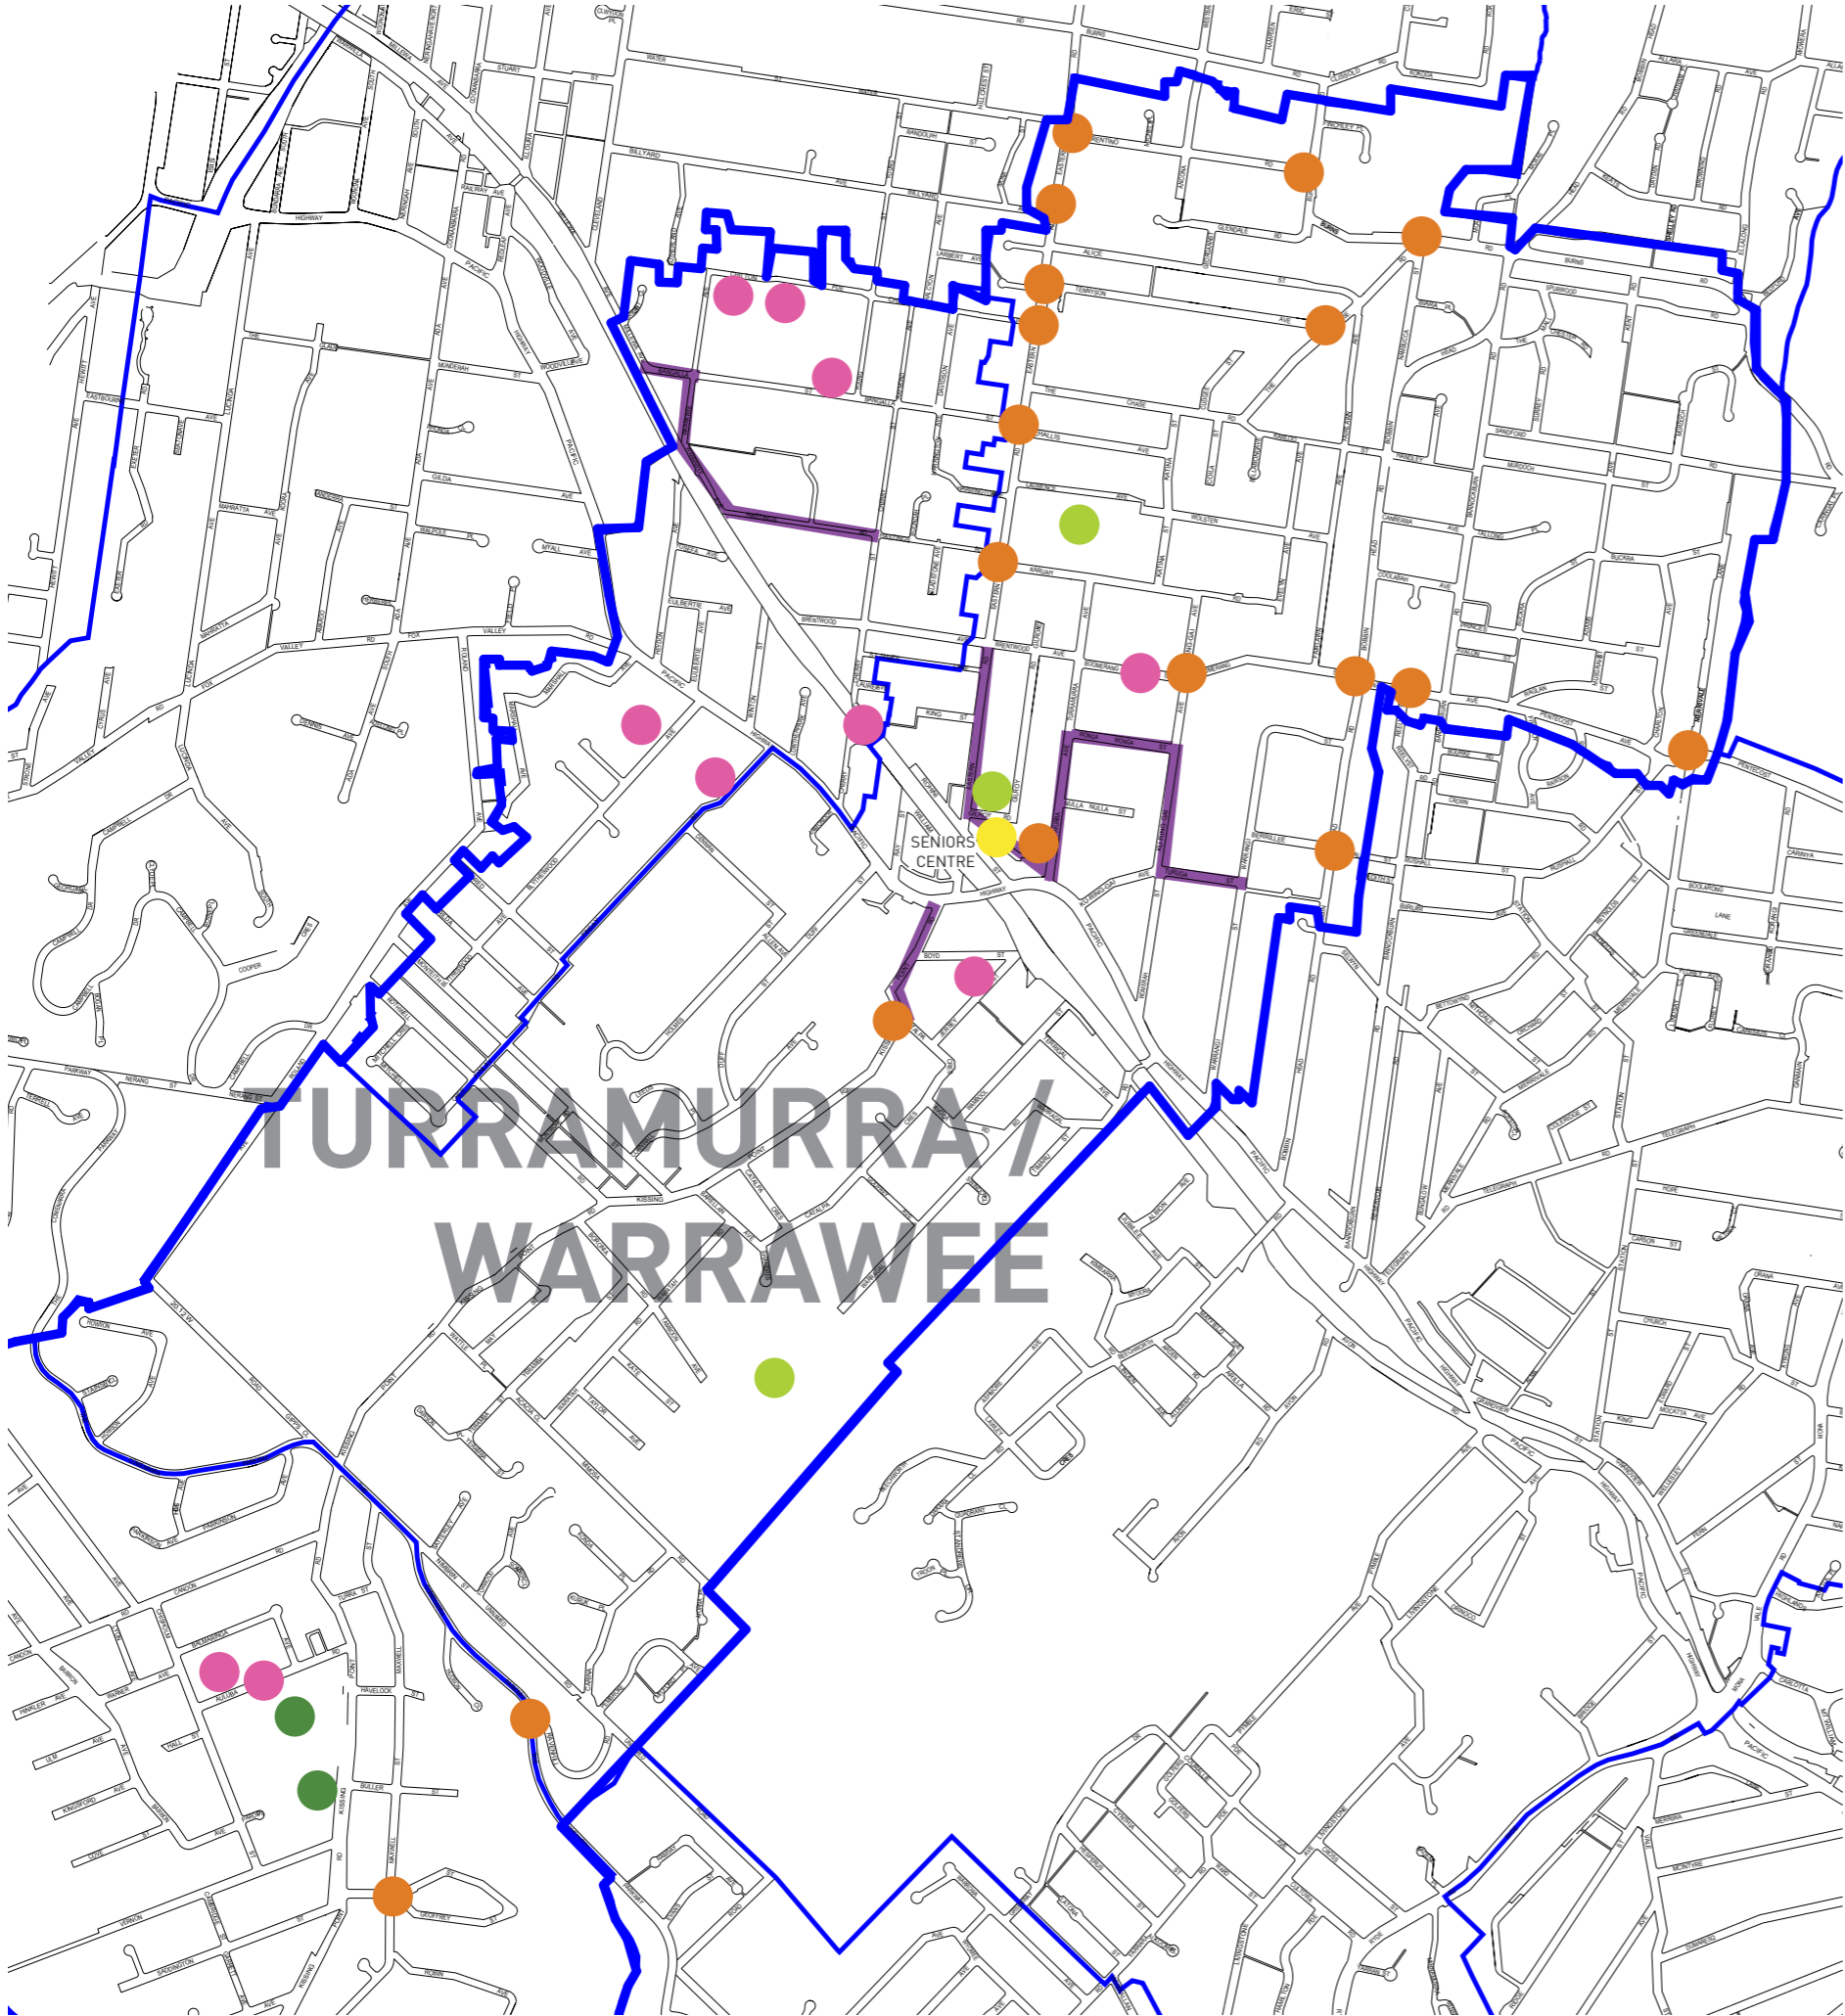

WORK SCHEDULE MAPS TURRAMURRA / WARRAWEE

LEGEND

- COMMUNITY WORKS
- PARKS AND OPEN SPACE EMBELLISHMENT
- SPORTSGROUND EMBELLISHMENT
- AQUATIC CENTRE
- TRAFFIC AND ROAD SAFETY WORKS
- PEDESTRIAN NETWORK WORKS
- CYCLE NETWORK WORKS